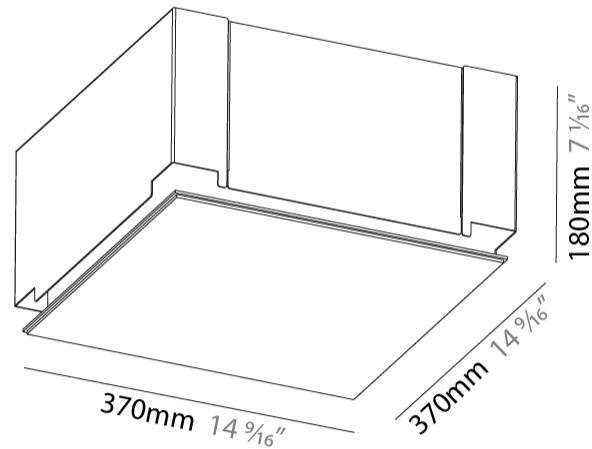

PHYSICAL

Shape: Square
Length (mm): 370
Length (in): 14 ⁹/₁₆"
Width (mm): 370
Width (in): 14 ⁹/₁₆"
Height (mm): 180
Height (in): 7 ¹/₁₆"
Ceiling Thickness (mm): 10 / 12.5 / 15 / 25 / 30
Ceiling Thickness (in): 3/8 or 1/2 or 9/16 or 1 or 1 3/16
Min. Recessing Depth (mm): 200
Min. Recessing Depth (in): 7 ⁷/₈"
Light Distribution: Direct
Diffuser: PMMA - Opal
Fixture Finish: SSR / BKV / CWI / CRY / HAB / UFT / ITA / RUA / FTG / MYG / LOD / PUS / FRO / FUP / KIA / POP / BLS / SPG / MEY / GOH / GUM / CHC / COM / ABZ / JAG / OBR / MOS / ROR
Fixture Material: Extruded Aluminum / Steel
Cable Details: 405mm 15 15/16" x 405mm / 15 15/16"
Upon Request: Unique Sizes Unique Ceiling Thickness Unique Mounting Depth Spot Inserts

ELECTRICAL

Lamp Type: LED (Zhaga Standard)
Input Wattage (W): 12.4
Total Output Wattage (W): 10.8
Dimming: Tri-Mode (Non-Dimming and Phase Dimming (120Vac only) and 0-10V Dimming)
Driver Included: Yes
Driver Location: Integrated
Driver Type: Constant Current - Universal
Driver Class: Class 2
Input Voltage (V): 120 - 277
Constant Current (MA): 350

LED

Color Temperature (°K): 3000 / 3500 / 4000
Max. Delivered Lumen (lm): 1090 / 1107 / 1130
CRI: >80 CRI
Efficiency (%): 0.651
Lamp Life (hrs): 50000
Upon Request: RGB-W Tunable White Special Color Temperature CRI90

OPTICAL

RATINGS AND CERTIFICATIONS

Certified By: Certified for North American Standards
IP rating: IP20

200mm 7 ¹/₁₆" 405mm x 405mm 15 15/16" x 15 15/16" 10 | 12 1/2 | 15 | 25 | 30mm 3/8" | 1/2" | 9/16" | 1" | 1 3/16"