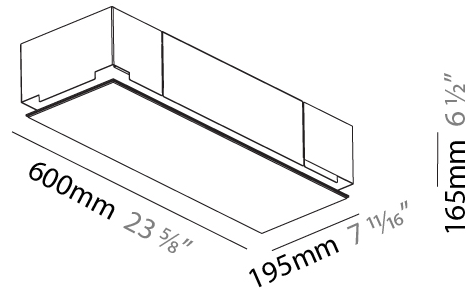

GENERAL

Series: Pi2
Subseries: Pi2 Whiteline
Brand: Prolicht
Division: Architectural
Mounting Type: Trimless
Mounting Location: Ceiling
Subcategory: Ambient

PHYSICAL

Shape: Rectangle
Length (mm): 600
Length (in): 23 5/8
Width (mm): 195
Width (in): 7 11/16
Depth (mm): 165
Depth (in): 6 1/2
Ceiling Thickness (mm): 10 / 12.5 / 15 / 25 / 30
Ceiling Thickness (in): 3/8 or 1/2 or 9/16 or 1 or 1 3/16
Min. Recessing Depth (mm): 180
Min. Recessing Depth (in): 7 1/16
Light Distribution: Direct
Weight (kg): 4.2
Weight (lbs): 9.24
Diffuser: PMMA - Opal
Fixture Material: Extruded Aluminum / Steel
Cut-out Measurements: 635mm / 25" x 230mm / 9 1/16"
Upon Request: Unique Sizes Unique Ceiling Thickness Unique Mounting Depth Spot Inserts

ELECTRICAL

Lamp Type: LED (Zhaga Standard)
Total Output Wattage (W): 19.1
Dimming: [Tri-Mode (Non-Dimming and Phase Dimming (120Vac only) and 0-10V Dimming)](#)
Driver Included: Yes
Driver Location: Integrated
Driver Type: Constant Current - Universal
Driver Class: Class 2
Input Voltage (V): 120 - 277
Constant Current (MA): 500

LED

Color Temperature (°K): [3000](#) / [3500](#) / [4000](#)
Max. Delivered Lumen (lm): 1430 / 1538 / 1570
CRI: >80 CRI
Efficiency (%): 58.2
Lamp Life (hrs): 50000
Upon Request: RGB-W Tunable White Special Color Temperature CRI90

OPTICAL

RATINGS AND CERTIFICATIONS

Certified By: Certified for North American Standards
IP rating: IP20